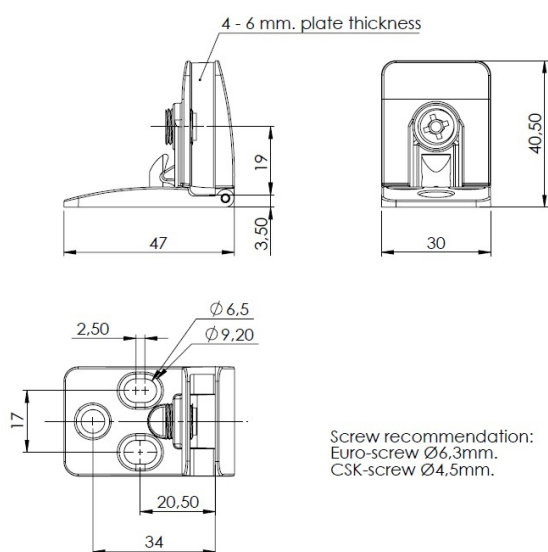

PRODUCT SHEET

Description:

Glass Door Hinge "Square II" Top+Bottom, Black, Inset Doors, F/Glass Thickness 4-6mm. 1 Zamak Screw W/PVC Tip, Catch Made, Of ABS Plastic

Item number:

15.06.212-5

Units	Box	Carton	HS Code	Barcode
Pair	10	100	8302100090	 5704866492515